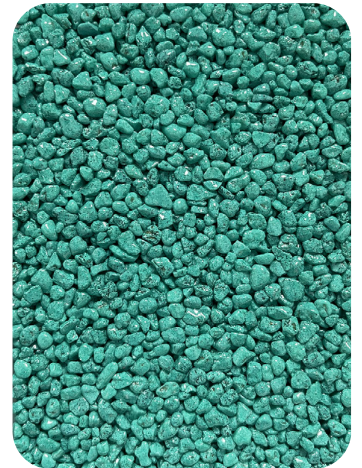

®

anilo

Stone Carpet World

EACH COLOR LIVES BY ITS MYSTERIOUS LIFE.

COLOR IS A POWER WHICH DIRECTLY INFLUENCES THE SOUL.

**SPECIAL**  
COLORED QUARTZ GRANULES  
ZERO DUST

**ANL 201** 2/4mm

**ANL 202** 2/4mm

**ANL 203** 2/4mm

**ANL 204** 2/4mm

**ANL 205** 2/4mm

**ANL 206** 2/4mm

**ANL 207** 2/4mm

**ANL 208** 2/4mm

**ANL 209** 2/4mm

**ANL 210** 2/4mm

#### **Granule Sizes:**

0.4/0.8mm | 0.8/1.2mm | 1.5/2.5mm | 2/3mm | 2/4mm | 3/5mm