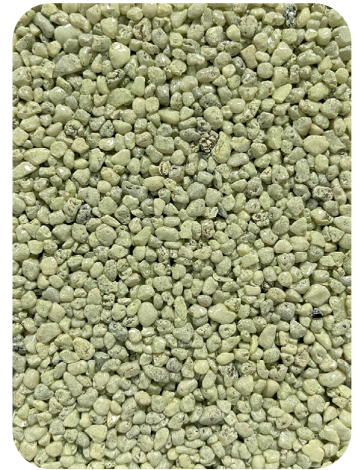

ANL 221 2/4mm